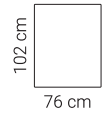

Kazar

- Yellow
- Tangerine
- Dark red
- Lime
- Apple
- Dark green
- Grey